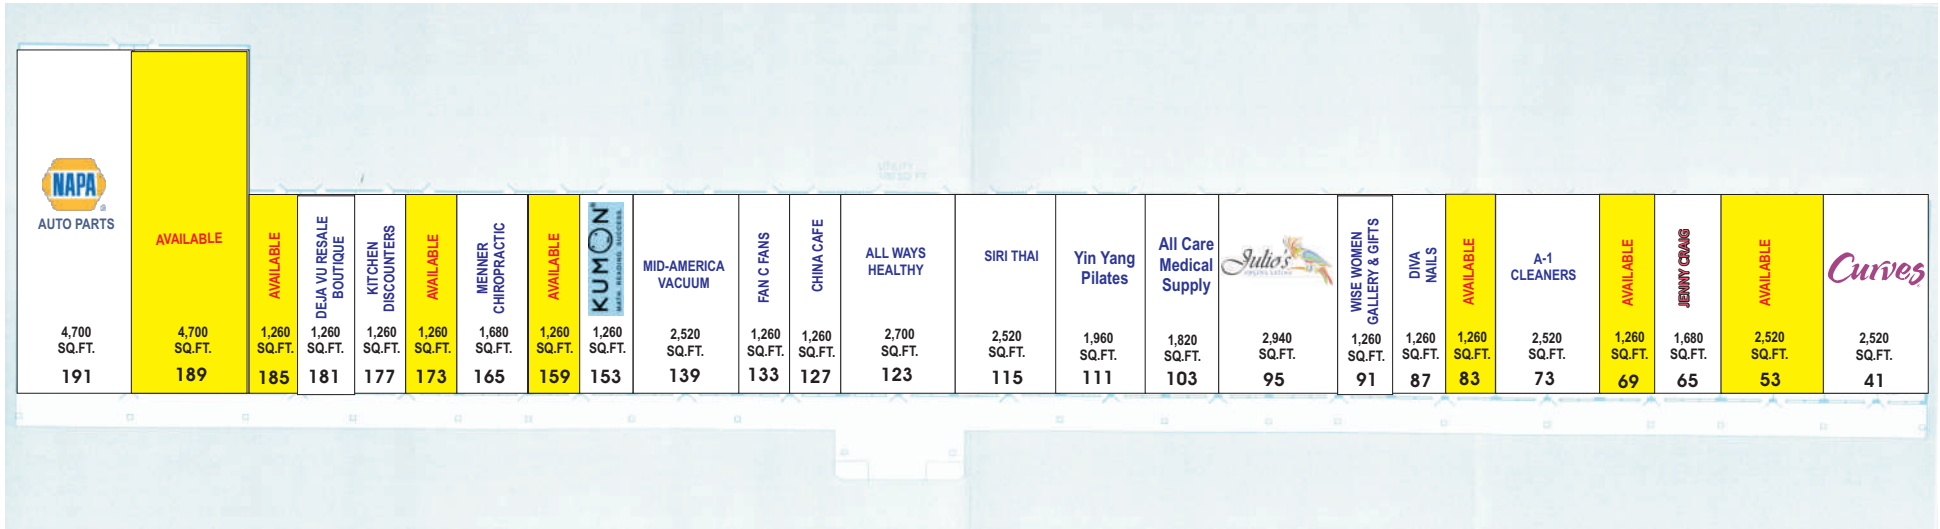

LAKEVIEW PLAZA

33-193 S. RAND ROAD, LAKE ZURICH, ILLINOIS

HONEY LAKE ROAD

BELLALUKE'S
193

RAND ROAD

FIRST AMERICAN BANK

SUITE	TENANT	SQ.FT.
41	Curves for Women	2,520
53	AVAILABLE	2,520
65	Jenny Craig Operations	1,680
69	AVAILABLE	1,260
73	A-1 Cleaners	2,520
83	AVAILABLE	1,260
87	Diva Nails	1,260
91	Wise Women Gallery & Gifts	1,260
95	Julio's Latin Café	2,940
103	All Care Medical Supply	1,820
111	Yin Yang Pilates	1,960
115	Siri Thai	2,520
123	All Ways Healthy	2,700

SUITE	TENANT	SQ.FT.
127	China Café	1,260
133	Fan C Fans	1,260
139	Mid-America Vacuum	2,520
153	Lake Zurich Kumon Center	1,260
159	AVAILABLE	1,260
165	Menner Chiropractic	1,680
173	AVAILABLE	1,260
177	Kitchen Discounter of America	1,260
181	Déjà Vu Resale Boutique	1,260
185	AVAILABLE	1,260
189	AVAILABLE	4,700
191	Napa Auto Parts	4,700
193	Bellaluke's	

Your retail future is our business

ONE PARKVIEW PLAZA, 9th FLOOR, OAKBROOK TERRACE, IL 60181
www.midamericagr.com

CONTACT INFORMATION

Katie Hennegan T: 630-954-7233 F: 630-954-7306
khennegan@midamericagr.com

Samantha Spinell T: 630-954-7220 F: 630-954-7306
sspinell@midamericagr.com