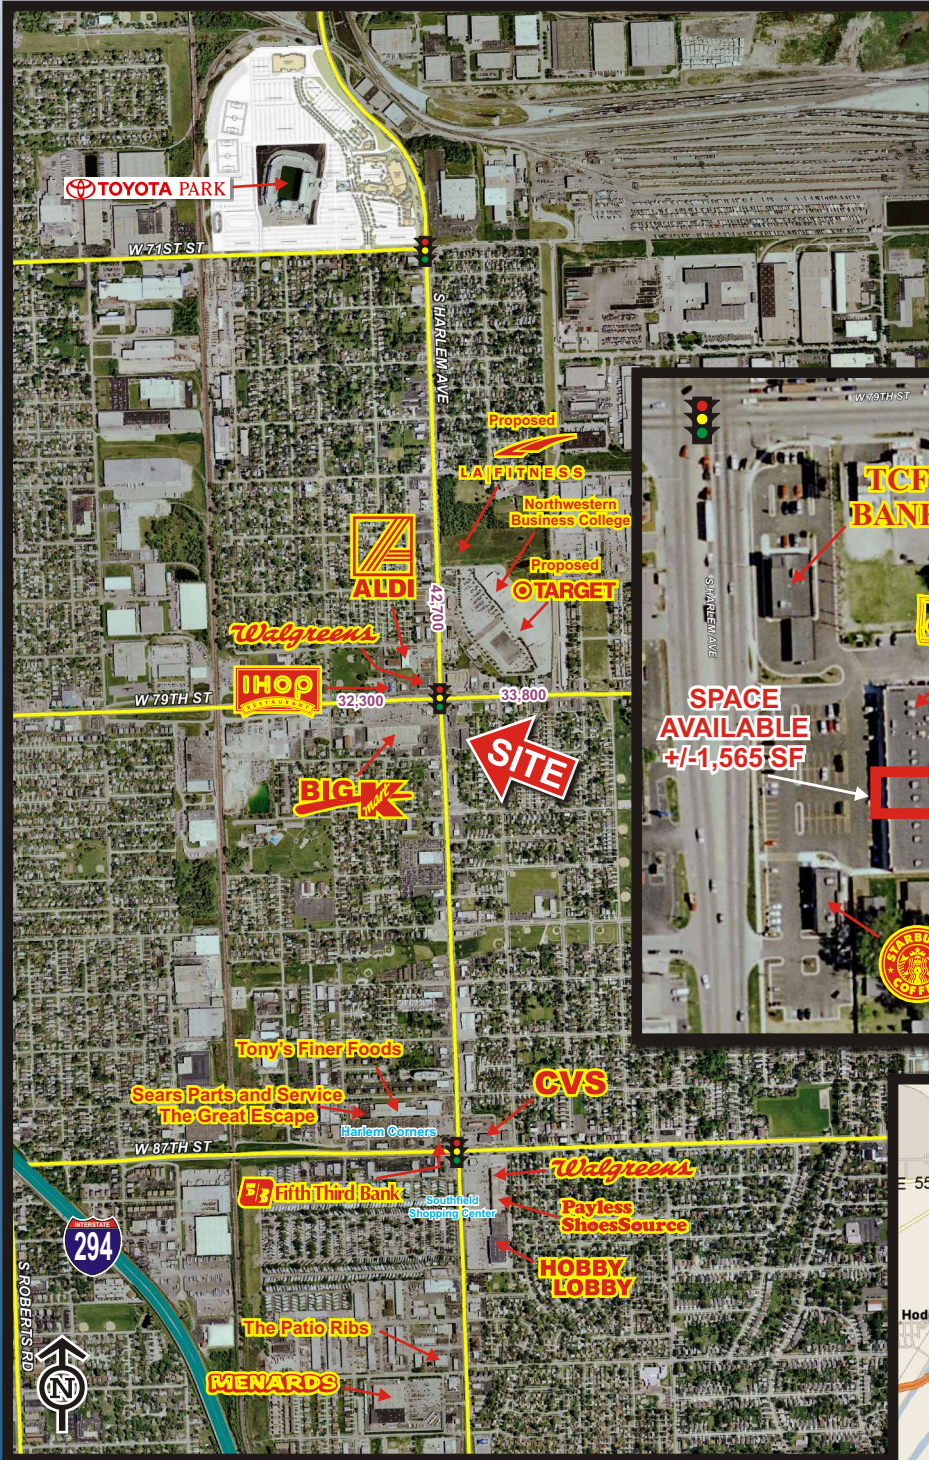

BURBANK CROSSING

SEC 79TH & HARLEM - BURBANK, IL

One Parkview Plaza - 9th Floor
 Oakbrook Terrace, IL 60181
 (630) 954-7300 FAX: (630) 954-7304
 www.midamericagr.com

APPROX. 1,565 SF

SIGNALIZED INTERSECTION

EXCELLENT DEMOGRAPHICS

JOIN AREA RETAILERS:

TCF BANK

DEMOGRAPHICS	1 MILES	3 MILES	5 MILES
2008 EST. POPULATION	15,123	125,830	342,988
2008 EST. AVERAGE INC.	\$62,107	\$60,504	\$62,560
2008 EST. HOUSEHOLDS	5,632	50,763	139,391