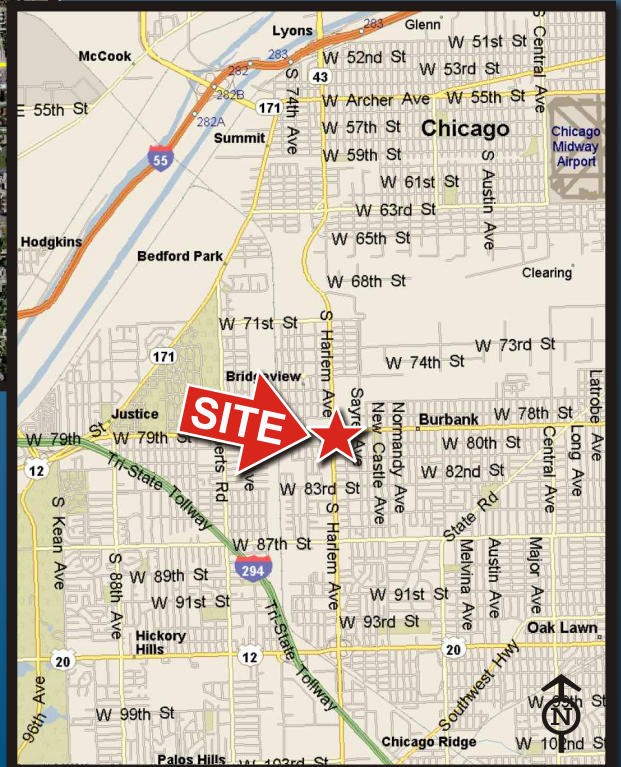

BURBANK CROSSING

SEC 79TH & HARLEM - BURBANK, IL

One Parkview Plaza - 9th Floor
 Oakbrook Terrace, IL 60181
 (630) 954-7300 FAX: (630) 954-7304
 www.midamericagr.com

APPROX. 1,565 SF

SIGNALIZED INTERSECTION

EXCELLENT DEMOGRAPHICS

JOIN AREA RETAILERS:

TCF BANK

DEMOGRAPHICS	1 MILES	3 MILES	5 MILES
2008 EST. POPULATION	15,123	125,830	342,988
2008 EST. AVERAGE INC.	\$62,107	\$60,504	\$62,560
2008 EST. HOUSEHOLDS	5,632	50,763	139,391