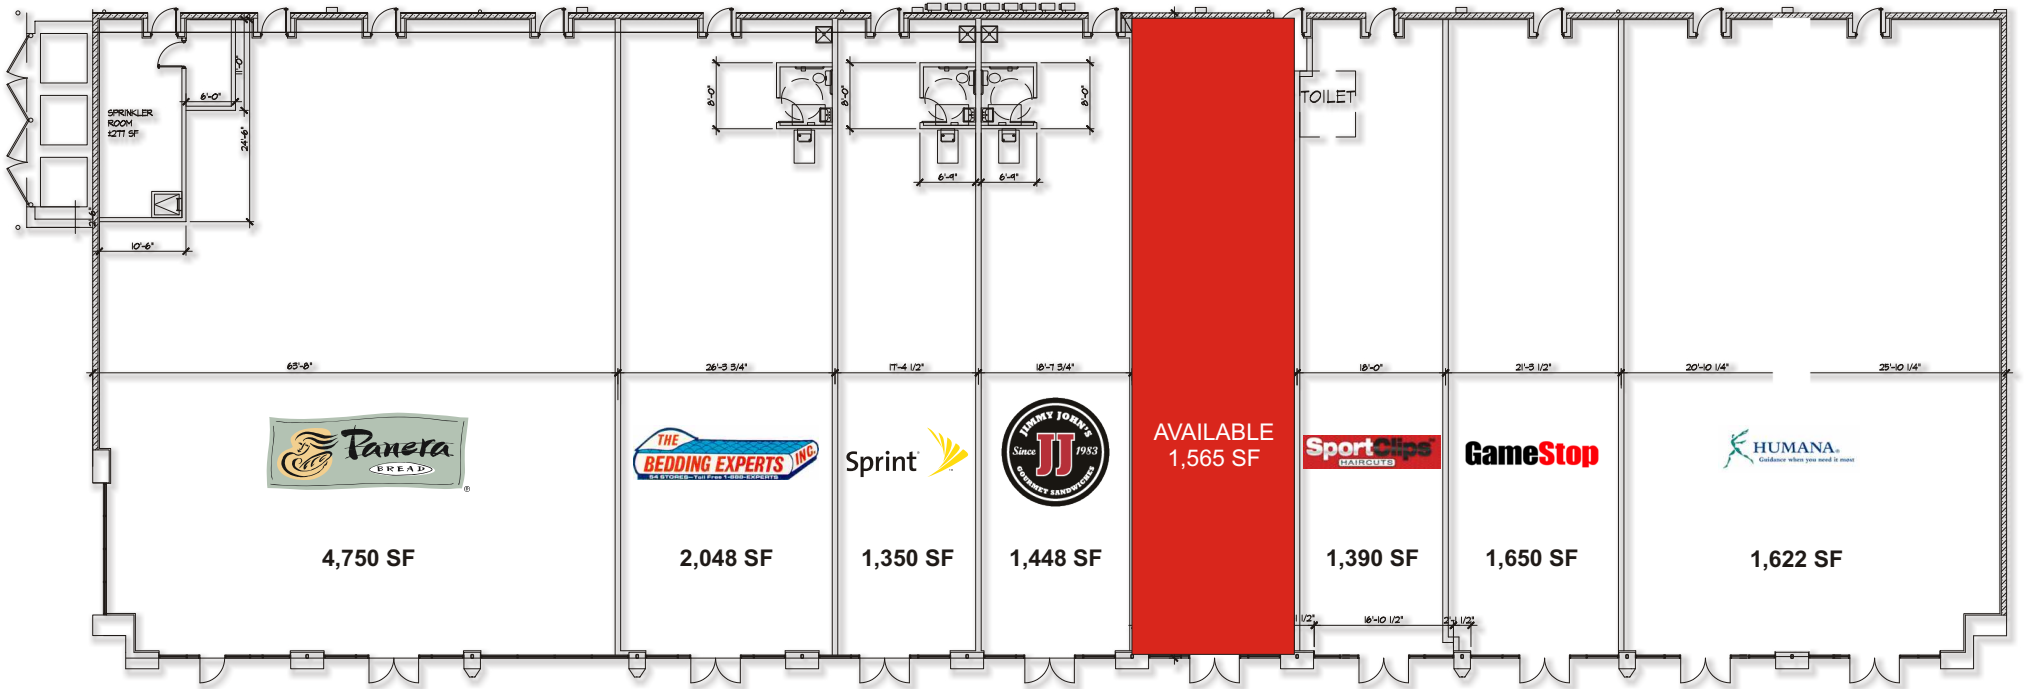

BURBANK CROSSING

SEC 79TH & HARLEM
BURBANK, IL